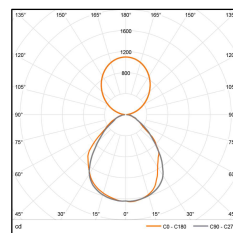

- Matt white or matt black

Technical data

Input	AC220V
Power consumption	68W
CRI	>90
CCT	Indirect - 4000K Direct - 4000K
Beam angle	Indirect - 100° Direct - 88°*92°
Chromaticity tolerance	<3 SDCM
Rated lifetime	50000H (Ta 25°C)
Dimming method	Bluetooth
Dimming range	0-100%

Luminous intensity distribution curve

Indirect - LED 30W 3860lm 4000K
Direct - LED 30W 3840lm 4000K

Mode	Direct
L/m	2.4 1.6
W/m	0.8 0.8
Ēm/lx	443 640

L: length of desk
W: width of desk
Ēm: average illuminance on desk (only for direct lighting)