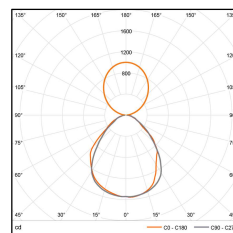

- Matt white or matt black

Technical data

Input	AC220V
Power consumption	68W
CRI	>90
CCT	Indirect - 3000K Direct - 3000K
Beam angle	Indirect - 100° Direct - 88°*92°
Chromaticity tolerance	<3 SDCM
Rated lifetime	50000H (Ta 25°C)
Dimming method	Bluetooth
Dimming range	0-100%

Luminous intensity distribution curve

Indirect - LED 30W 3600lm 3000K
Direct - LED 30W 3600lm 3000K

Mode	Direct
L/m	2.4 1.6
W/m	0.8 0.8
Ēm/lx	416 601

L: length of desk
W: width of desk
Ēm: average illuminance on desk (only for direct lighting)