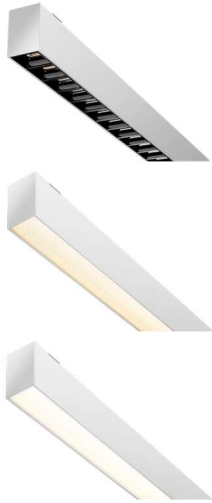

### Product descriptions

Line is not just a single profile lighting, but also a system of LED modulars that can be combined to any length and to create almost any configuration imaginable for interior spaces. Besides its compact structure, Line series is even designed with independent direct/indirect lighting output with separate intelligent control of brightness or color temperature, including three different types: anti-glare louvre for free glare, micro-prismatic diffuser for high visual comfort, opal PC diffuser for high efficiency. High-quality materials, Minimalist look, Versatile technology gives Line excellent aesthetics and high performance.

### Product features

- Compact, distinctively rectangular aluminium profile
- Direct light guided by high-efficiency LED minicell technology with highly specular reflector; indirect light guided by light-guide panels
- High visual comfort
- DALI/Wireless dimming available
- DALI versions occupy 8 addresses  
Wireless versions occupy 4 addresses
- Single or continuous line available

- Profile - matt white/matt black  
Louvre - specular silver/specular black

Series	Length	Direct	Indirect	Color	Install
LAG	565mm	• Louvre	• LGP	15/16/25/26	Pendant
	1125mm	• Louvre	• LGP	15/16/25/26	Pendant
	1685mm	• Louvre	• LGP	15/16/25/26	Pendant
	2245mm	• Louvre	• LGP	15/16/25/26	Pendant
LVC	565mm	• MP	• LGP	01/02	Pendant
	1125mm	• MP	• LGP	01/02	Pendant
	1685mm	• MP	• LGP	01/02	Pendant
	2245mm	• MP	• LGP	01/02	Pendant
LHE	565mm	• PC	• LGP	01/02	Pendant
	1125mm	• PC	• LGP	01/02	Pendant
	1685mm	• PC	• LGP	01/02	Pendant
	2245mm	• PC	• LGP	01/02	Pendant