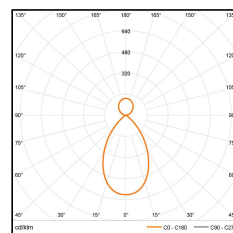

### Technical data

Input	AC220V
Power consumption	122W
CRI	>90
CCT	Indirect - 2700-4000K Direct - 2700-4000K
Beam angle	Indirect - 100° Direct - 64°
Chromaticity tolerance	<3 SDCM
Rated lifetime	50000H (Ta 25°C)
Dimming method	DALI/Wireless
Dimming range	0-100%

### Luminous intensity distribution curve

Indirect - LED 24W 2600lm 2700K+4000K  
Direct - LED 76W 7800lm 2700K+4000K

L/m	2.4
W/m	0.8
H/m	1.5 1.2
Ēm/lx	998 1268
QTY	1 1

L: length of desk  
W: width of desk  
H: height of luminaire to desk  
Ēm: average illuminance on desk  
(only for direct lighting)