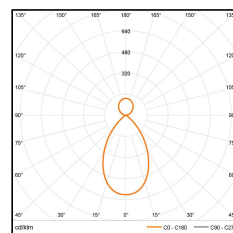

Technical data

Input	AC220V
Power consumption	122W
CRI	>90
CCT	Indirect - 4000K Direct - 4000K
Beam angle	Indirect - 100° Direct - 64°
Chromaticity tolerance	<3 SDCM
Rated lifetime	50000H (Ta 25°C)
Dimming method	On-off or DALI/Wireless
Dimming range	On-off or 0-100%

- Profile - matt white/matt black
Louvre – specular silver/specular black

Luminous intensity distribution curve

Indirect - LED 24W 2700lm 4000K
Direct - LED 76W 8150lm 4000K

L/m	2.4
W/m	0.8
H/m	1.5 1.2
Ēm/lx	1043 1325
QTY	1 1

L: length of desk
W: width of desk
H: height of luminaire to desk
Ēm: average illuminance on desk
(only for direct lighting)

Series	Length	Direct	Indirect	Color	Install
LAG	565mm	• Louvre	• LGP	15/16/25/26	Pendant
	1125mm	• Louvre	• LGP	15/16/25/26	Pendant
	1685mm	• Louvre	• LGP	15/16/25/26	Pendant
	2245mm	• Louvre	• LGP	15/16/25/26	Pendant
LVC	565mm	• MP	• LGP	01/02	Pendant
	1125mm	• MP	• LGP	01/02	Pendant
	1685mm	• MP	• LGP	01/02	Pendant
	2245mm	• MP	• LGP	01/02	Pendant
LHE	565mm	• PC	• LGP	01/02	Pendant
	1125mm	• PC	• LGP	01/02	Pendant
	1685mm	• PC	• LGP	01/02	Pendant
	2245mm	• PC	• LGP	01/02	Pendant