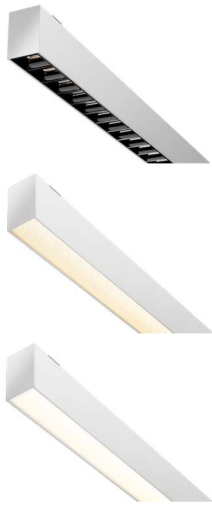

Product descriptions

Line is not just a single profile lighting, but also a system of LED modulars that can be combined to any length and to create almost any configuration imaginable for interior spaces. Besides its compact structure, Line series is even designed with independent direct/indirect lighting output with separate intelligent control of brightness or color temperature, including three different types: anti-glare louvre for free glare, micro-prismatic diffuser for high visual comfort, opal PC diffuser for high efficiency. High-quality materials, Minimalist look, Versatile technology gives Line excellent aesthetics and high performance.

Product features

- Compact, distinctively rectangular aluminium profile
- Direct light guided by high-efficiency LED minicell technology with highly specular reflector; indirect light guided by light-guide panels
- High visual comfort
- On-off/DALI/Wireless dimming available
- DALI versions occupy 4 addresses
Wireless versions occupy 4 addresses
- Single or continuous line available

- Profile - matt white/matt black
Louvre – specular silver/specular black

Luminous intensity distribution curve

Indirect - LED 24W 2700lm 4000K
Direct - LED 76W 8150lm 4000K

L/m	2.4
W/m	0.8
H/m	1.5 1.2
Ēm/lx	1043 1325
QTY	1 1

L: length of desk
W: width of desk
H: height of luminaire to desk
Ēm: average illuminance on desk
(only for direct lighting)

Series	Length	Direct	Indirect	Color	Install
LAG	565mm	• Louvre	• LGP	15/16/25/26	Pendant
	1125mm	• Louvre	• LGP	15/16/25/26	Pendant
	1685mm	• Louvre	• LGP	15/16/25/26	Pendant
	2245mm	• Louvre	• LGP	15/16/25/26	Pendant
LVC	565mm	• MP	• LGP	01/02	Pendant
	1125mm	• MP	• LGP	01/02	Pendant
	1685mm	• MP	• LGP	01/02	Pendant
	2245mm	• MP	• LGP	01/02	Pendant
LHE	565mm	• PC	• LGP	01/02	Pendant
	1125mm	• PC	• LGP	01/02	Pendant
	1685mm	• PC	• LGP	01/02	Pendant
	2245mm	• PC	• LGP	01/02	Pendant