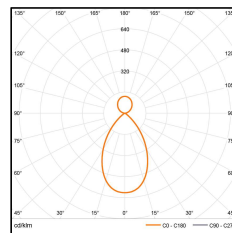

### Technical data

Input	AC220V
Power consumption	122W
CRI	>90
CCT	Indirect - 3000K Direct - 3000K
Beam angle	Indirect - 100° Direct - 64°
Chromaticity tolerance	<3 SDCM
Rated lifetime	50000H (Ta 25°C)
Dimming method	On-off or DALI/Wireless
Dimming range	On-off or 0-100%

### Luminous intensity distribution curve

Indirect - LED 24W 2500lm 3000K  
Direct - LED 76W 7600lm 3000K

L/m	2.4
W/m	0.8
H/m	1.5 1.2
Ēm/lx	975 1239
QTY	1 1

L: length of desk  
W: width of desk  
H: height of luminaire to desk  
Ēm: average illuminance on desk  
(only for direct lighting)