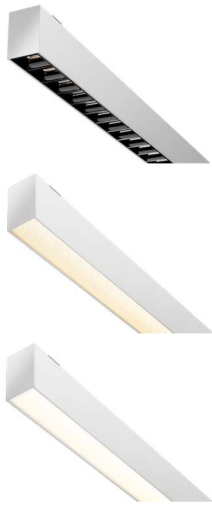

### Product descriptions

Line is not just a single profile lighting, but also a system of LED modulars that can be combined to any length and to create almost any configuration imaginable for interior spaces. Besides its compact structure, Line series is even designed with independent direct/indirect lighting output with separate intelligent control of brightness or color temperature, including three different types: anti-glare louvre for free glare, micro-prismatic diffuser for high visual comfort, opal PC diffuser for high efficiency. High-quality materials, Minimalist look, Versatile technology gives Line excellent aesthetics and high performance.

### Product features

- Compact, distinctively rectangular aluminium profile
- Direct light guided by high-efficiency LED minicell technology with highly specular reflector; indirect light guided by light-guide panels
- High visual comfort
- On-off/DALI/Wireless dimming available
- DALI versions occupy 4 addresses  
Wireless versions occupy 4 addresses
- Single or continuous line available

- Profile - matt white/matt black  
Louvre – specular silver/specular black

Series	Length	Direct	Indirect	Color	Install
LAG	565mm	• Louvre	• LGP	15/16/25/26	Pendant
	1125mm	• Louvre	• LGP	15/16/25/26	Pendant
	1685mm	• Louvre	• LGP	15/16/25/26	Pendant
	2245mm	• Louvre	• LGP	15/16/25/26	Pendant
LVC	565mm	• MP	• LGP	01/02	Pendant
	1125mm	• MP	• LGP	01/02	Pendant
	1685mm	• MP	• LGP	01/02	Pendant
	2245mm	• MP	• LGP	01/02	Pendant
LHE	565mm	• PC	• LGP	01/02	Pendant
	1125mm	• PC	• LGP	01/02	Pendant
	1685mm	• PC	• LGP	01/02	Pendant
	2245mm	• PC	• LGP	01/02	Pendant