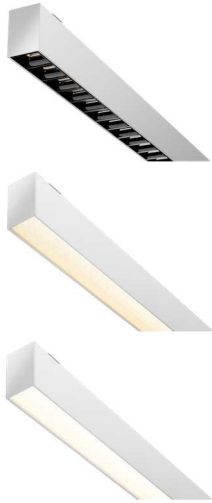

### Product descriptions

Line is not just a single profile lighting, but also a system of LED modulars that can be combined to any length and to create almost any configuration imaginable for interior spaces. Besides its compact structure, Line series is even designed with independent direct/indirect lighting output with separate intelligent control of brightness or color temperature, including three different types: anti-glare louvre for free glare, micro-prismatic diffuser for high visual comfort, opal PC diffuser for high efficiency. High-quality materials, Minimalist look, Versatile technology gives Line excellent aesthetics and high performance.

### Product features

- Compact, distinctively rectangular aluminium profile
- Direct light guided by high-efficiency LED minicell technology with highly specular reflector; indirect light guided by light-guide panels
- High visual comfort
- DALI/Wireless dimming available
- DALI versions occupy 8 addresses  
Wireless versions occupy 4 addresses
- Single or continuous line available

- Profile - matt white/matt black  
Louvre – specular silver/specular black

Series	Length	Direct	Indirect	Color	Install
LAG	565mm	• Louvre	• LGP	15/16/25/26	Pendant
	1125mm	• Louvre	• LGP	15/16/25/26	Pendant
	1685mm	• Louvre	• LGP	15/16/25/26	Pendant
	2245mm	• Louvre	• LGP	15/16/25/26	Pendant
LVC	565mm	• MP	• LGP	01/02	Pendant
	1125mm	• MP	• LGP	01/02	Pendant
	1685mm	• MP	• LGP	01/02	Pendant
	2245mm	• MP	• LGP	01/02	Pendant
LHE	565mm	• PC	• LGP	01/02	Pendant
	1125mm	• PC	• LGP	01/02	Pendant
	1685mm	• PC	• LGP	01/02	Pendant
	2245mm	• PC	• LGP	01/02	Pendant