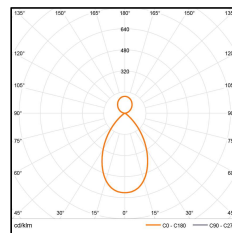

### Technical data

Input	AC220V
Power consumption	91.5W
CRI	>90
CCT	Indirect – 2700-4000K Direct – 2700-4000K
Beam angle	Indirect - 100° Direct - 64°
Chromaticity tolerance	<3 SDCM
Rated lifetime	50000H (Ta 25°C)
Dimming method	DALI/Wireless
Dimming range	0-100%

### Luminous intensity distribution curve

Indirect - LED 18W 1950lm 2700K+4000K  
Direct - LED 57W 5850lm 2700K+4000K

L/m	1.8
W/m	0.8
H/m	1.5 1.2
Ēm/lx	908 1180
QTY	1 1

L: length of desk  
W: width of desk  
H: height of luminaire to desk  
Ēm: average illuminance on desk  
(only for direct lighting)