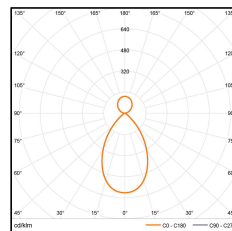

Technical data

Input	AC220V
Power consumption	91.5W
CRI	>90
CCT	Indirect - 4000K Direct - 4000K
Beam angle	Indirect - 100° Direct - 64°
Chromaticity tolerance	<3 SDCM
Rated lifetime	50000H (Ta 25°C)
Dimming method	On-off or DALI/Wireless
Dimming range	On-off or 0-100%

- Profile - matt white/matt black
Louvre – specular silver/specular black

Luminous intensity distribution curve

Indirect - LED 18W 2000lm 4000K
Direct - LED 57W 6100lm 4000K

L/m	1.8
W/m	0.8
H/m	1.5 1.2
Ēm/lx	949 1233
QTY	1 1

L: length of desk
W: width of desk
H: height of luminaire to desk
Ēm: average illuminance on desk
(only for direct lighting)

Series	Length	Direct	Indirect	Color	Install
LAG	565mm	• Louvre	• LGP	15/16/25/26	Pendant
	1125mm	• Louvre	• LGP	15/16/25/26	Pendant
	1685mm	• Louvre	• LGP	15/16/25/26	Pendant
	2245mm	• Louvre	• LGP	15/16/25/26	Pendant
LVC	565mm	• MP	• LGP	01/02	Pendant
	1125mm	• MP	• LGP	01/02	Pendant
	1685mm	• MP	• LGP	01/02	Pendant
	2245mm	• MP	• LGP	01/02	Pendant
LHE	565mm	• PC	• LGP	01/02	Pendant
	1125mm	• PC	• LGP	01/02	Pendant
	1685mm	• PC	• LGP	01/02	Pendant
	2245mm	• PC	• LGP	01/02	Pendant