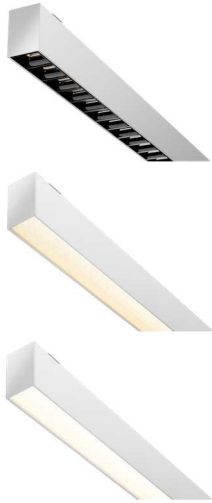

Product descriptions

Line is not just a single profile lighting, but also a system of LED modulars that can be combined to any length and to create almost any configuration imaginable for interior spaces. Besides its compact structure, Line series is even designed with independent direct/indirect lighting output with separate intelligent control of brightness or color temperature, including three different types: anti-glare louvre for free glare, micro-prismatic diffuser for high visual comfort, opal PC diffuser for high efficiency. High-quality materials, Minimalist look, Versatile technology gives Line excellent aesthetics and high performance.

Product features

- Compact, distinctively rectangular aluminium profile
- Direct light guided by high-efficiency LED minicell technology with highly specular reflector; indirect light guided by light-guide panels
- High visual comfort
- On-off/DALI/Wireless dimming available
- DALI versions occupy 4 addresses
Wireless versions occupy 4 addresses
- Single or continuous line available

- Profile - matt white/matt black
Louvre – specular silver/specular black

Luminous intensity distribution curve

Indirect - LED 18W 2000lm 4000K
Direct - LED 57W 6100lm 4000K

L/m	1.8
W/m	0.8
H/m	1.5 1.2
Ēm/lx	949 1233
QTY	1 1

L: length of desk
W: width of desk
H: height of luminaire to desk
Ēm: average illuminance on desk
(only for direct lighting)

Series	Length	Direct	Indirect	Color	Install
LAG	565mm	• Louvre	• LGP	15/16/25/26	Pendant
	1125mm	• Louvre	• LGP	15/16/25/26	Pendant
	1685mm	• Louvre	• LGP	15/16/25/26	Pendant
	2245mm	• Louvre	• LGP	15/16/25/26	Pendant
LVC	565mm	• MP	• LGP	01/02	Pendant
	1125mm	• MP	• LGP	01/02	Pendant
	1685mm	• MP	• LGP	01/02	Pendant
	2245mm	• MP	• LGP	01/02	Pendant
LHE	565mm	• PC	• LGP	01/02	Pendant
	1125mm	• PC	• LGP	01/02	Pendant
	1685mm	• PC	• LGP	01/02	Pendant
	2245mm	• PC	• LGP	01/02	Pendant