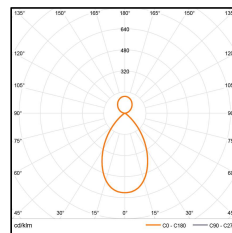

Technical data

Input	AC220V
Power consumption	91.5W
CRI	>90
CCT	Indirect - 3000K Direct - 3000K
Beam angle	Indirect - 100° Direct - 64°
Chromaticity tolerance	<3 SDCM
Rated lifetime	50000H (Ta 25°C)
Dimming method	On-off or DALI/Wireless
Dimming range	On-off or 0-100%

- Profile - matt white/matt black
Louvre – specular silver/specular black

Luminous intensity distribution curve

Indirect - LED 18W 1875lm 3000K
Direct - LED 57W 5700lm 3000K

L/m	1.8
W/m	0.8
H/m	1.5 1.2
Ēm/lx	887 1153
QTY	1 1

L: length of desk
W: width of desk
H: height of luminaire to desk
Ēm: average illuminance on desk
(only for direct lighting)

Series	Length	Direct	Indirect	Color	Install
LAG	565mm	• Louvre	• LGP	15/16/25/26	Pendant
	1125mm	• Louvre	• LGP	15/16/25/26	Pendant
	1685mm	• Louvre	• LGP	15/16/25/26	Pendant
	2245mm	• Louvre	• LGP	15/16/25/26	Pendant
LVC	565mm	• MP	• LGP	01/02	Pendant
	1125mm	• MP	• LGP	01/02	Pendant
	1685mm	• MP	• LGP	01/02	Pendant
	2245mm	• MP	• LGP	01/02	Pendant
LHE	565mm	• PC	• LGP	01/02	Pendant
	1125mm	• PC	• LGP	01/02	Pendant
	1685mm	• PC	• LGP	01/02	Pendant
	2245mm	• PC	• LGP	01/02	Pendant