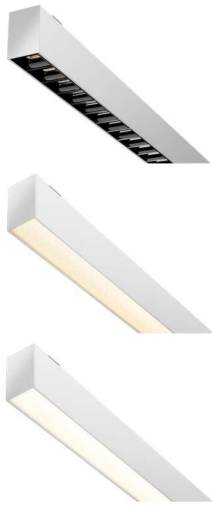

Product descriptions

Line is not just a single profile lighting, but also a system of LED modulars that can be combined to any length and to create almost any configuration imaginable for interior spaces. Besides its compact structure, Line series is even designed with independent direct/indirect lighting output with separate intelligent control of brightness or color temperature, including three different types: anti-glare louvre for free glare, micro-prismatic diffuser for high visual comfort, opal PC diffuser for high efficiency. High-quality materials, Minimalist look, Versatile technology gives Line excellent aesthetics and high performance.

Product features

- Compact, distinctively rectangular aluminium profile
- Direct light guided by high-efficiency LED minicell technology with highly specular reflector; indirect light guided by light-guide panels
- High visual comfort
- On-off/DALI/Wireless dimming available
- DALI versions occupy 4 addresses
Wireless versions occupy 4 addresses
- Single or continuous line available

- Profile - matt white/matt black
Louvre – specular silver/specular black

Luminous intensity distribution curve

Indirect - LED 18W 1875lm 3000K
Direct - LED 57W 5700lm 3000K

L/m	1.8
W/m	0.8
H/m	1.5 1.2
Ēm/lx	887 1153
QTY	1 1

L: length of desk
W: width of desk
H: height of luminaire to desk
Ēm: average illuminance on desk
(only for direct lighting)

Series	Length	Direct	Indirect	Color	Install
LAG	565mm	• Louvre	• LGP	15/16/25/26	Pendant
	1125mm	• Louvre	• LGP	15/16/25/26	Pendant
	1685mm	• Louvre	• LGP	15/16/25/26	Pendant
	2245mm	• Louvre	• LGP	15/16/25/26	Pendant
LVC	565mm	• MP	• LGP	01/02	Pendant
	1125mm	• MP	• LGP	01/02	Pendant
	1685mm	• MP	• LGP	01/02	Pendant
	2245mm	• MP	• LGP	01/02	Pendant
LHE	565mm	• PC	• LGP	01/02	Pendant
	1125mm	• PC	• LGP	01/02	Pendant
	1685mm	• PC	• LGP	01/02	Pendant
	2245mm	• PC	• LGP	01/02	Pendant