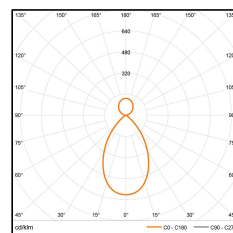

### Technical data

Input	AC220V
Power consumption	61W
CRI	>90
CCT	Indirect - 4000K Direct - 4000K
Beam angle	Indirect - 100° Direct - 64°
Chromaticity tolerance	<3 SDCM
Rated lifetime	50000H (Ta 25°C)
Dimming method	On-off or DALI/Wireless
Dimming range	On-off or 0-100%

### Luminous intensity distribution curve

Indirect - LED 12W 1350lm 4000K  
Direct - LED 38W 4050lm 4000K

L/m	1.2
W/m	0.8
H/m	1.5 1.2
Ēm/lx	779 1057
QTY	1 1

L: length of desk  
W: width of desk  
H: height of luminaire to desk  
Ēm: average illuminance on desk  
(only for direct lighting)