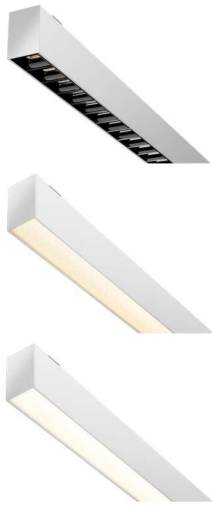

### Product descriptions

Line is not just a single profile lighting, but also a system of LED modulars that can be combined to any length and to create almost any configuration imaginable for interior spaces. Besides its compact structure, Line series is even designed with independent direct/indirect lighting output with separate intelligent control of brightness or color temperature, including three different types: anti-glare louvre for free glare, micro-prismatic diffuser for high visual comfort, opal PC diffuser for high efficiency. High-quality materials, Minimalist look, Versatile technology gives Line excellent aesthetics and high performance.

### Product features

- Compact, distinctively rectangular aluminium profile
- Direct light guided by high-efficiency LED minicell technology with highly specular reflector; indirect light guided by light-guide panels
- High visual comfort
- On-off/DALI/Wireless dimming available
- DALI versions occupy 2 addresses  
Wireless versions occupy 2 addresses
- Single or continuous line available

- Profile - matt white/matt black  
Louvre – specular silver/specular black

Series	Length	Direct	Indirect	Color	Install
LAG	565mm	• Louvre	• LGP	15/16/25/26	Pendant
	1125mm	• Louvre	• LGP	15/16/25/26	Pendant
	1685mm	• Louvre	• LGP	15/16/25/26	Pendant
	2245mm	• Louvre	• LGP	15/16/25/26	Pendant
LVC	565mm	• MP	• LGP	01/02	Pendant
	1125mm	• MP	• LGP	01/02	Pendant
	1685mm	• MP	• LGP	01/02	Pendant
	2245mm	• MP	• LGP	01/02	Pendant
LHE	565mm	• PC	• LGP	01/02	Pendant
	1125mm	• PC	• LGP	01/02	Pendant
	1685mm	• PC	• LGP	01/02	Pendant
	2245mm	• PC	• LGP	01/02	Pendant