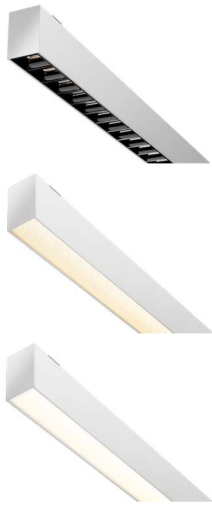

Product descriptions

Line is not just a single profile lighting, but also a system of LED modulars that can be combined to any length and to create almost any configuration imaginable for interior spaces. Besides its compact structure, Line series is even designed with independent direct/indirect lighting output with separate intelligent control of brightness or color temperature, including three different types: anti-glare louvre for free glare, micro-prismatic diffuser for high visual comfort, opal PC diffuser for high efficiency. High-quality materials, Minimalist look, Versatile technology gives Line excellent aesthetics and high performance.

Product features

- Compact, distinctively rectangular aluminium profile
- Direct light guided by high-efficiency LED minicell technology with highly specular reflector; indirect light guided by light-guide panels
- High visual comfort
- On-off/DALI/Wireless dimming available
- DALI versions occupy 2 addresses
Wireless versions occupy 2 addresses
- Single or continuous line available

- Profile - matt white/matt black
Louvre – specular silver/specular black

Luminous intensity distribution curve

Indirect - LED 12W 1250lm 3000K
Direct - LED 38W 3800lm 3000K

L/m	1.2
W/m	0.8
H/m	1.5 1.2
Ēm/lx	728 988
QTY	1 1

L: length of desk
W: width of desk
H: height of luminaire to desk
Ēm: average illuminance on desk
(only for direct lighting)

Series	Length	Direct	Indirect	Color	Install
LAG	565mm	• Louvre	• LGP	15/16/25/26	Pendant
	1125mm	• Louvre	• LGP	15/16/25/26	Pendant
	1685mm	• Louvre	• LGP	15/16/25/26	Pendant
	2245mm	• Louvre	• LGP	15/16/25/26	Pendant
LVC	565mm	• MP	• LGP	01/02	Pendant
	1125mm	• MP	• LGP	01/02	Pendant
	1685mm	• MP	• LGP	01/02	Pendant
	2245mm	• MP	• LGP	01/02	Pendant
LHE	565mm	• PC	• LGP	01/02	Pendant
	1125mm	• PC	• LGP	01/02	Pendant
	1685mm	• PC	• LGP	01/02	Pendant
	2245mm	• PC	• LGP	01/02	Pendant