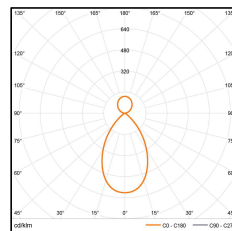

Technical data

Input	AC220V
Power consumption	61W
CRI	>90
CCT	Indirect - 3000K Direct - 3000K
Beam angle	Indirect - 100° Direct - 64°
Chromaticity tolerance	<3 SDCM
Rated lifetime	50000H (Ta 25°C)
Dimming method	On-off or DALI/Wireless
Dimming range	On-off or 0-100%

- Profile - matt white/matt black
Louvre – specular silver/specular black

Luminous intensity distribution curve

Indirect - LED 12W 1250lm 3000K
Direct - LED 38W 3800lm 3000K

L/m	1.2
W/m	0.8
H/m	1.5 1.2
Ēm/lx	728 988
QTY	1 1

L: length of desk
W: width of desk
H: height of luminaire to desk
Ēm: average illuminance on desk
(only for direct lighting)

Series	Length	Direct	Indirect	Color	Install
LAG	565mm	• Louvre	• LGP	15/16/25/26	Pendant
	1125mm	• Louvre	• LGP	15/16/25/26	Pendant
	1685mm	• Louvre	• LGP	15/16/25/26	Pendant
	2245mm	• Louvre	• LGP	15/16/25/26	Pendant
LVC	565mm	• MP	• LGP	01/02	Pendant
	1125mm	• MP	• LGP	01/02	Pendant
	1685mm	• MP	• LGP	01/02	Pendant
	2245mm	• MP	• LGP	01/02	Pendant
LHE	565mm	• PC	• LGP	01/02	Pendant
	1125mm	• PC	• LGP	01/02	Pendant
	1685mm	• PC	• LGP	01/02	Pendant
	2245mm	• PC	• LGP	01/02	Pendant