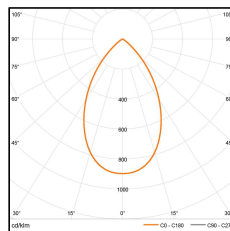

Technical data

Input	AC220V
Power consumption	96W
CRI	>90
CCT	4000K
Beam angle	64°
Chromaticity tolerance	<3 SDCM
Rated lifetime	50000H (Ta 25°C)
Dimming method	On-off or DALI/Wireless
Dimming range	On-off or 0-100%

- Profile - matt white/matt black
Louvre – specular silver/specular black

Luminous intensity distribution curve

LED 76W 8150lm 4000K

L/m	2.4
W/m	0.8
H/m	1.5 1.2
Ēm/lx	1043 1325
QTY	1 1

L: length of desk
W: width of desk
H: height of luminaire to desk
Ēm: average illuminance on desk