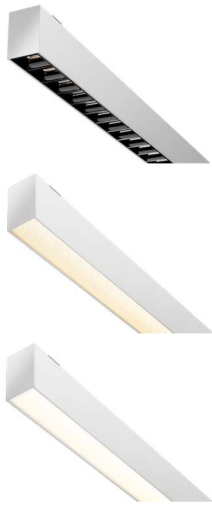

Product descriptions

Line is not just a single profile lighting, but also a system of LED modulars that can be combined to any length and to create almost any configuration imaginable for interior spaces. Besides its compact structure, Line series is even designed with independent direct/indirect lighting output with separate intelligent control of brightness or color temperature, including three different types: anti-glare louvre for free glare, micro-prismatic diffuser for high visual comfort, opal PC diffuser for high efficiency. High-quality materials, Minimalist look, Versatile technology gives Line excellent aesthetics and high performance.

Product features

- Compact, distinctively rectangular aluminium profile
- Direct light guided by high-efficiency LED minicell technology with highly specular reflector
- High visual comfort
- On-off/DALI/Wireless dimming available
- DALI versions occupy 2 addresses
Wireless versions occupy 2 addresses
- Single or continuous line available

- Profile - matt white/matt black
Louvre – specular silver/specular black

Luminous intensity distribution curve

LED 76W 8150lm 4000K

L/m	2.4
W/m	0.8
H/m	1.5 1.2
Ēm/lx	1043 1325
QTY	1 1

L: length of desk
W: width of desk
H: height of luminaire to desk
Ēm: average illuminance on desk

Series	Length	Direct	Indirect	Color	Install
LAG	565mm	• Louvre	• LGP	15/16/25/26	Pendant
	1125mm	• Louvre	• LGP	15/16/25/26	Pendant
	1685mm	• Louvre	• LGP	15/16/25/26	Pendant
	2245mm	• Louvre	• LGP	15/16/25/26	Pendant
LVC	565mm	• MP	• LGP	01/02	Pendant
	1125mm	• MP	• LGP	01/02	Pendant
	1685mm	• MP	• LGP	01/02	Pendant
	2245mm	• MP	• LGP	01/02	Pendant
LHE	565mm	• PC	• LGP	01/02	Pendant
	1125mm	• PC	• LGP	01/02	Pendant
	1685mm	• PC	• LGP	01/02	Pendant
	2245mm	• PC	• LGP	01/02	Pendant