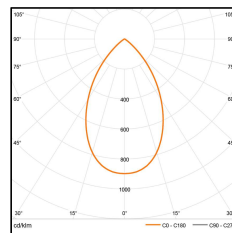

Technical data

| | |
|------------------------|-------------------------|
| Input | AC220V |
| Power consumption | 72W |
| CRI | >90 |
| CCT | 4000K |
| Beam angle | 64° |
| Chromaticity tolerance | <3 SDCM |
| Rated lifetime | 50000H (Ta 25°C) |
| Dimming method | On-off or DALI/Wireless |
| Dimming range | On-off or 0-100% |

- Profile - matt white/matt black
Louvre – specular silver/specular black

Luminous intensity distribution curve

LED 57W 6100lm 4000K

| | |
|-------|----------|
| L/m | 1.8 |
| W/m | 0.8 |
| H/m | 1.5 1.2 |
| Ēm/lx | 949 1233 |
| QTY | 1 1 |