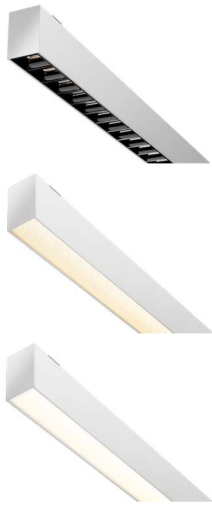

Series	Length	Direct	Indirect	Color	Install
LAG	565mm	• Louvre	• LGP	15/16/25/26	Pendant
	1125mm	• Louvre	• LGP	15/16/25/26	Pendant
	1685mm	• Louvre	• LGP	15/16/25/26	Pendant
	2245mm	• Louvre	• LGP	15/16/25/26	Pendant
LVC	565mm	• MP	• LGP	01/02	Pendant
	1125mm	• MP	• LGP	01/02	Pendant
	1685mm	• MP	• LGP	01/02	Pendant
	2245mm	• MP	• LGP	01/02	Pendant
LHE	565mm	• PC	• LGP	01/02	Pendant
	1125mm	• PC	• LGP	01/02	Pendant
	1685mm	• PC	• LGP	01/02	Pendant
	2245mm	• PC	• LGP	01/02	Pendant

Mounting restriction

Single or continuous line available. The maximum load current should not exceed 5A.