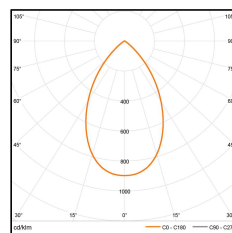

### Technical data

Input	AC220V
Power consumption	48W
CRI	>90
CCT	3000K
Beam angle	64°
Chromaticity tolerance	<3 SDCM
Rated lifetime	50000H (Ta 25°C)
Dimming method	On-off or DALI/Wireless
Dimming range	On-off or 0-100%

### Luminous intensity distribution curve

LED 38W 3800lm 3000K

L/m	1.2
W/m	0.8
H/m	1.5 1.2
Ēm/lx	728 988
QTY	1 1

L: length of desk  
W: width of desk  
H: height of luminaire to desk  
Ēm: average illuminance on desk