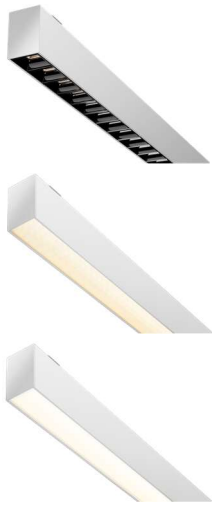

### Product descriptions

Line is not just a single profile lighting, but also a system of LED modulars that can be combined to any length and to create almost any configuration imaginable for interior spaces. Besides its compact structure, Line series is even designed with independent direct/indirect lighting output with separate intelligent control of brightness or color temperature, including three different types: anti-glare louvre for free glare, micro-prismatic diffuser for high visual comfort, opal PC diffuser for high efficiency. High-quality materials, Minimalist look, Versatile technology gives Line excellent aesthetics and high performance.

### Product features

- Compact, distinctively rectangular aluminium profile
- Direct light guided by high-efficiency LED minicell technology with highly specular reflector
- High visual comfort
- On-off/DALI/Wireless dimming available
- DALI versions occupy 1 addresses  
Wireless versions occupy 1 addresses
- Single or continuous line available

- Profile - matt white/matt black  
Louvre – specular silver/specular black

Series	Length	Direct	Indirect	Color	Install
LAG	565mm	• Louvre	• LGP	15/16/25/26	Pendant
	1125mm	• Louvre	• LGP	15/16/25/26	Pendant
	1685mm	• Louvre	• LGP	15/16/25/26	Pendant
	2245mm	• Louvre	• LGP	15/16/25/26	Pendant
LVC	565mm	• MP	• LGP	01/02	Pendant
	1125mm	• MP	• LGP	01/02	Pendant
	1685mm	• MP	• LGP	01/02	Pendant
	2245mm	• MP	• LGP	01/02	Pendant
LHE	565mm	• PC	• LGP	01/02	Pendant
	1125mm	• PC	• LGP	01/02	Pendant
	1685mm	• PC	• LGP	01/02	Pendant
	2245mm	• PC	• LGP	01/02	Pendant