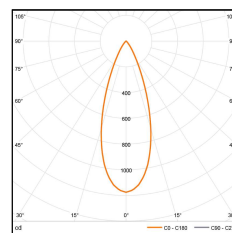

### Technical data

|                        |                         |
|------------------------|-------------------------|
| Input                  | DC24V                   |
| Power consumption      | 7W                      |
| CRI                    | >90                     |
| CCT                    | 3000K                   |
| Beam angle             | 36°                     |
| Chromaticity tolerance | <3 SDCM                 |
| Rated lifetime         | 50000H (Ta 25°C)        |
| Dimming method         | On-off or DALI/Wireless |
| Dimming range          | On-off or 0-100%        |

### Luminous intensity distribution curve

LED 5.7W 640lm 3000K

| H(m) | D(m) | E(lx) |
|------|------|-------|
| 1.0  | 0.65 | 1175  |
| 2.0  | 1.30 | 294   |
| 3.0  | 1.95 | 131   |
| 4.0  | 2.60 | 73    |
| 5.0  | 3.25 | 47    |