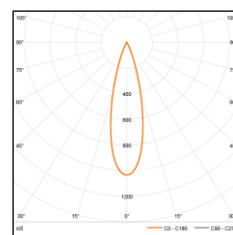

Luminous intensity distribution curve

LED 4W 355lm 3000K

H(m)	D(m)	E(lx)
1.0	0.47	1035
2.0	0.95	259
3.0	1.41	115
4.0	1.90	65
5.0	2.35	41