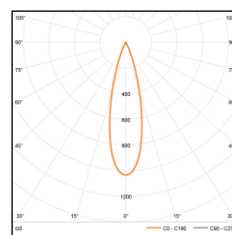

### Product features

- High quality, extreme compact frame made of aluminium ensures excellent heat dissipation
- Tilt through 0-25°
- Light aperture:  $\Phi 50\text{mm}$
- Incorporated unique ToD optic system reduce direct glare significantly
- High visual comfort
- High power LED
- Cutout: 54mm
- On-off/DALI/Wireless versions available
- DALI versions occupy 1 address  
Wireless versions occupy 1 address

### Luminous intensity distribution curve

LED 4W 355lm 3000K

H(m)	D(m)	E(lx)
1.0	0.47	1035
2.0	0.95	259
3.0	1.41	115
4.0	1.90	65
5.0	2.35	41