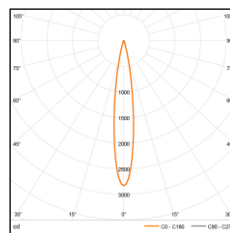

Luminous intensity distribution curve

LED 4W 380lm 4000K

H(m)	D(m)	E(lx)
1.0	0.26	2828
2.0	0.53	707
3.0	0.79	314
4.0	1.06	177
5.0	1.30	113