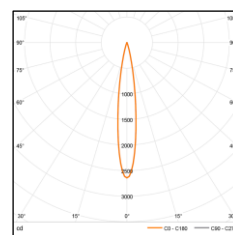

Luminous intensity distribution curve

LED 4W 355lm 3000K

H(m)	D(m)	E(lx)
1.0	0.26	2642
2.0	0.53	660
3.0	0.79	294
4.0	1.06	165
5.0	1.30	106